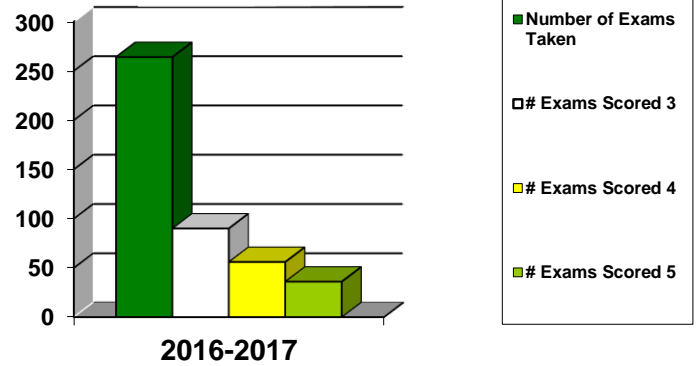

2016-2017 Standardized Test Scores

SAT Results

Harbor High School			California		
ERW	Math	Mean Score	ERW	Math	Mean Score
562	544	1118	535	530	1065

ACT Results

HHS	English	Math	Reading	Science	Comp
	22.6	23.2	23.9	22.8	23.3
CA	English	Math	Reading	Science	Comp
	22.5	22.7	23.1	22.2	22.8

AP Test Results