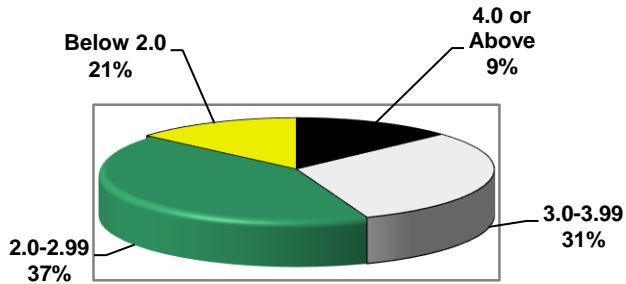

Class of 2018
Weighted GPA Distribution