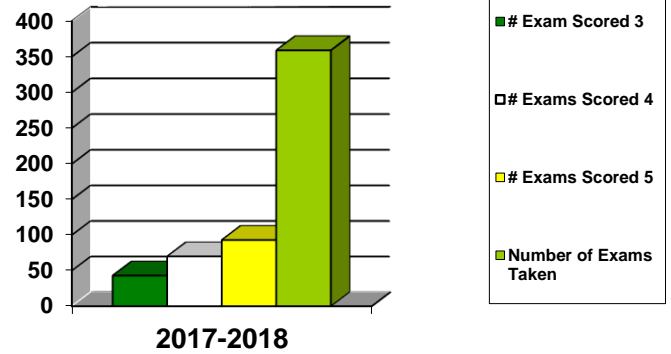

2018-2019 Standardized Test Scores

SAT Results

Harbor High School			California		
ERW	Math	Mean Score	ERW	Math	Mean Score
562	544	1118	535	530	1065

ACT Results

HHS	English	Math	Reading	Science	Comp
	22.6	23.2	23.9	22.8	23.3
CA	English	Math	Reading	Science	Comp
	22.5	22.7	23.1	22.2	22.8

AP Test Results