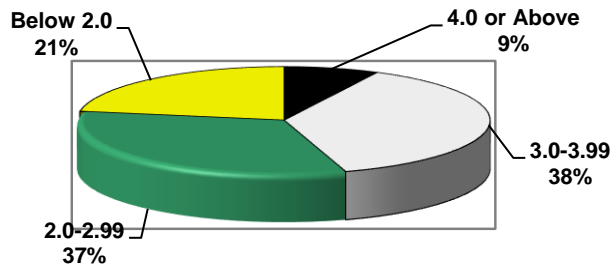

Class of 2019
Weighted GPA Distribution