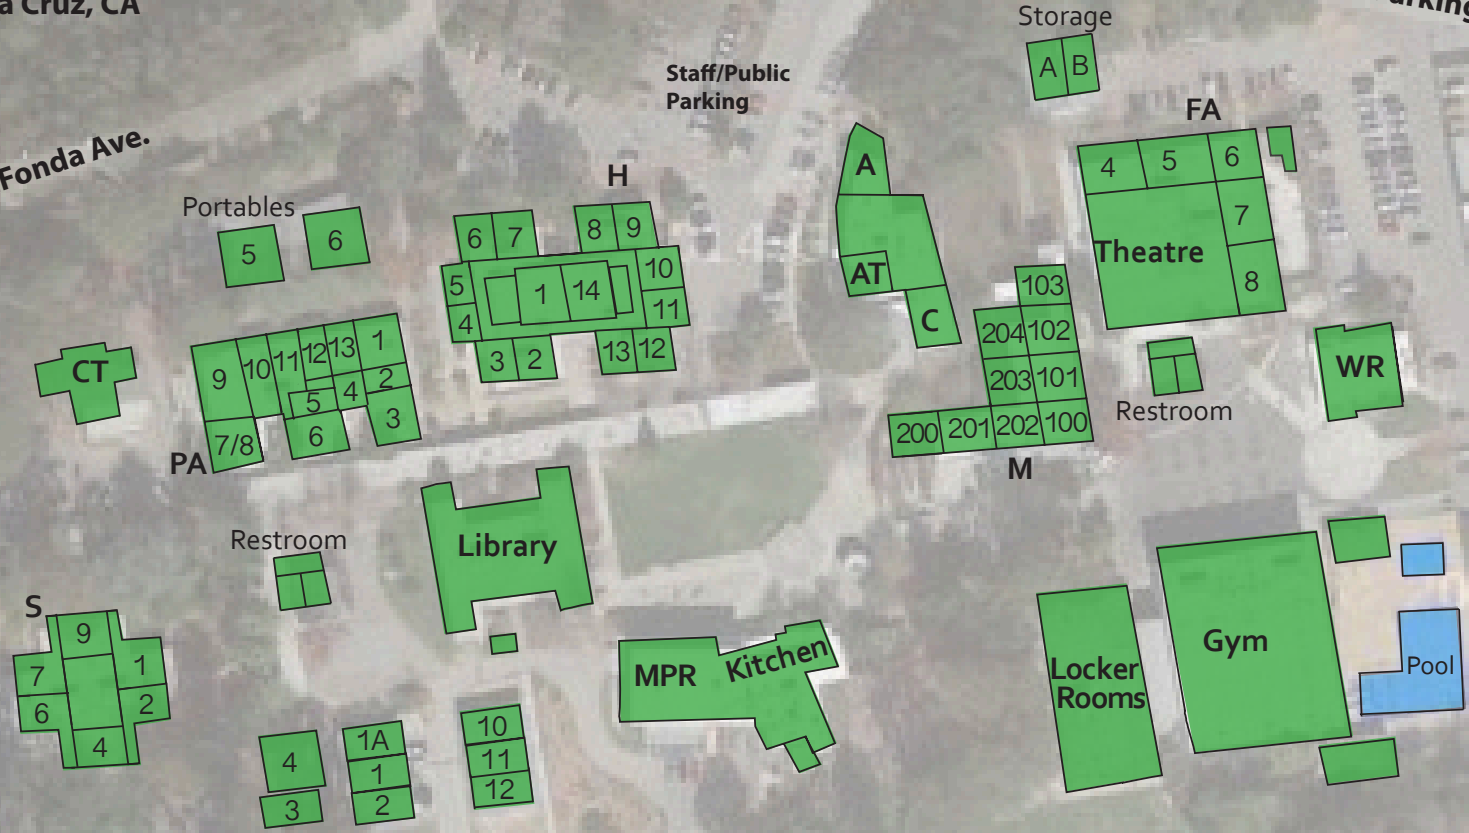

# Harbor High School

300 LaFonda Ave.  
Santa Cruz, CA

School entrance

LaFonda Ave.

To Student Parking

- |      |                    |      |                |       |                   |
|------|--------------------|------|----------------|-------|-------------------|
| (A)  | Administration     | (S)  | Science        | (MPR) | Multipurpose Room |
| (AT) | Attendance         | (PA) | Practical Arts | (WR)  | Weight Room       |
| (C)  | Counseling         | (H)  | Humanities     | (M)   | Math              |
| (CT) | Construction Tech. | (FA) | Fine Arts      |       |                   |